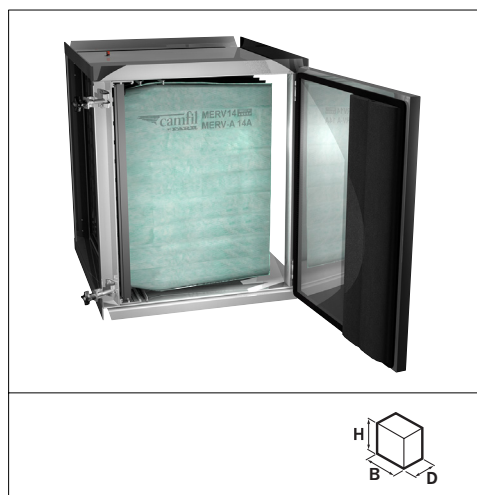

GlidePack UniTrack

Advantages

- Multiple stages of filtration in a short 13" or 25" depth housing with tracks adaptable to accommodate a sort depth bag filters or 6-inch deep box filters in the GlidePack UniTrack 13, or longer bags or 12-inch deep box filters in the GlidePack UniTrack 2.
- Less than 1/2 of 1% leakage guaranteed.
- using efficiency equal to the applied filtration efficiency

Typical applications: Single-stage filter housing for commercial, industrial, manufacturing or medical facilities.

Construction: 16-gauge galvanized steel with pre-drilled standing flanges, dual access doors, UV-resistant door knobs, door and filter sealing gaskets.

Filters: MERV filters, a 1-inch nominal size filter header track, that will hold short depth bag filters or 6-inch deep box filters in the GlidePack UniTrack 13, or longer bags or 12-inch deep box filters in the GlidePack UniTrack 25.

Performance: Rated airflow 500 fpm, may be operated to 625 fpm. Standard model operational to ± 6.0" w.g.

Additional data: Sizes available from 4 filters high to 6 filters wide. Housing is weatherproof for outside installation without modification. Available with insulation, primed for painting, or in stainless steel construction. Consult factory.